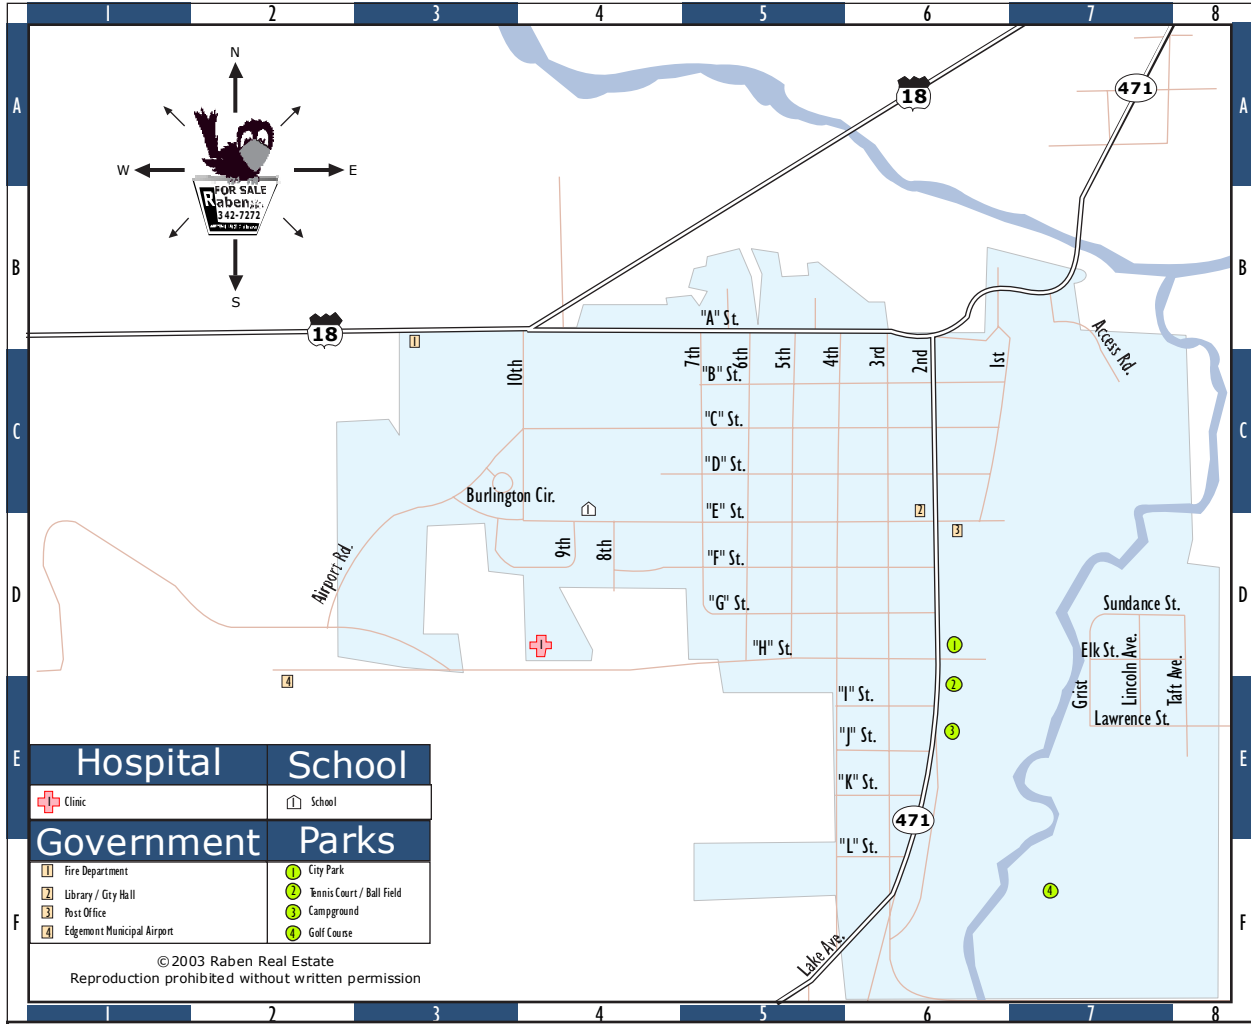

Edgemont

57735

Courtesy Of Raben Real Estate I-605-342-7272

Courtesy Of Raben Real Estate I-605-342-7272

1st	B6 - D6	Access Rd.	B7 - C7
2nd	B6 - F6	Airport Rd.	D2 - C4
3rd	B6 - F6	Burlington Cir.	C3
4th	B5 - F5	Elk St.	D7 - D8
5th	B5 - D5	Grist	D7 - E7
6th	B5 - D5	Lake Ave.	F5 - F6
7th	B5 - D5	Lawrence St.	E7 - E8
8th	D4	Lincoln Ave.	D7 - E7
9th	D3 - D4	SD 471	B4 - A7
10th	B4 - D4	Sundance St.	D7 - D8
"A" St.	B4 - B6	Taft Ave.	D8 - E8
"B" St.	C5 - C6	US 18	B1 - A7
"C" St.	C4 - C6		
"D" St.	C4 - C6		
"E" St.	C3 - D6		
"F" St.	D4 - D6		
"G" St.	D5 - D6		
"H" St.	D2 - D6		
"I" St.	E5 - E6		
"J" St.	E5 - E6		
"K" St.	E5 - E6		
"L" St.	F5 - E6		