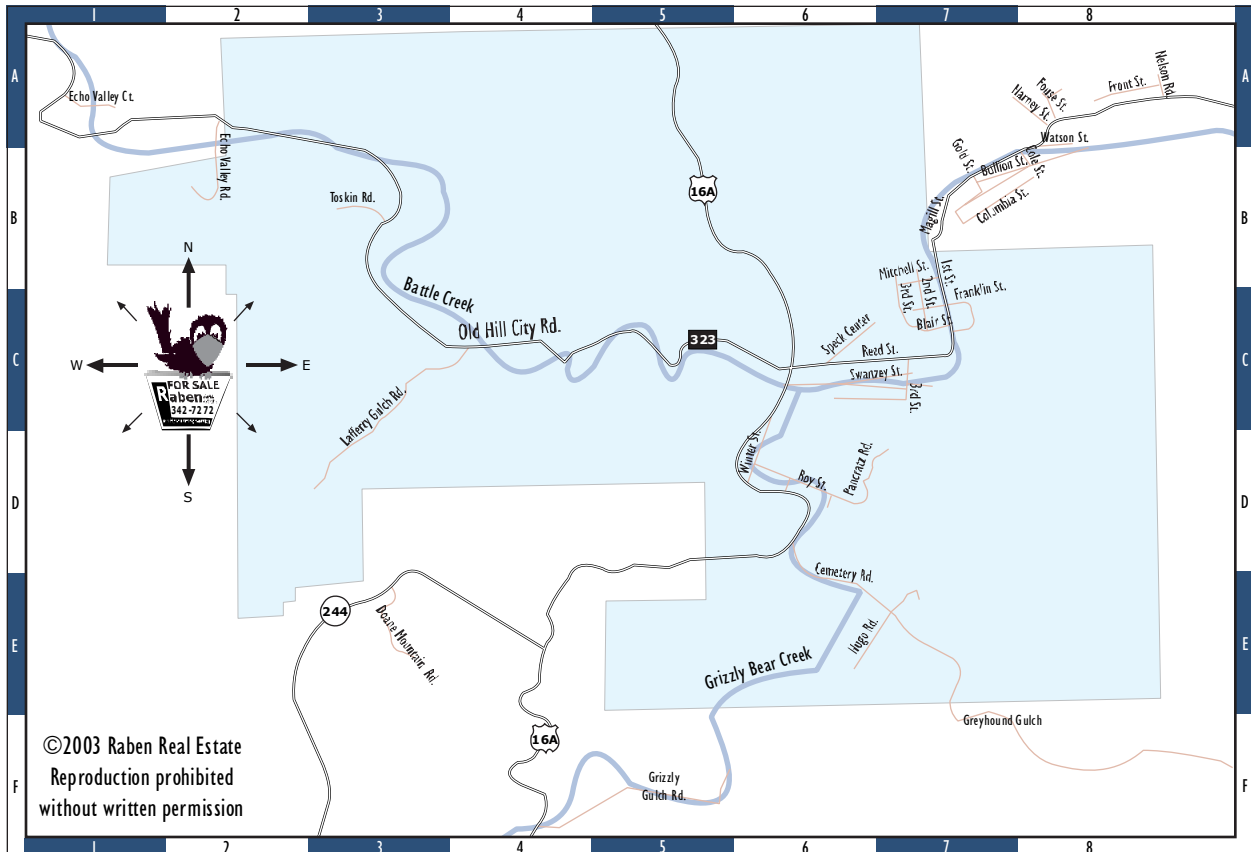

# Keystone

# 57751

Courtesy Of Raben Real Estate I-605-342-7272

Courtesy Of Raben Real Estate I-605-342-7272

1st St.	B7 - C7	Lafferty Gulch Rd.	C4 - D3
2nd St.	B7 - C7	Magill St.	B7 - A8
3rd St.	B7 - C7	Mitchell St.	B7
Blair St.	C7	Nelson Rd.	A8
Bullion St.	B7 - B8	Old Hill City Rd.	A1 - C6
Cemetery Rd.	D6 - F7	Pancratz Rd.	D6 - D7
Cole St.	B8	Reed St.	C6 - C7
Columbia St.	B7 - B8	Roy St.	D6
Doane Mountain Rd.	E3	SD 244	E4 - F3
Echo Valley Ct.	A1	Speck Center	C6
Echo Valley Rd.	A2 - B2	Swanzy St.	C6 - C7
Fouse St.	A8	Toskin Rd.	B3
Franklin St.	C7	US 16A	A5 - F4
Front St.	A8	Watson St.	A8
FS 323	A1 - C6	Winter St.	D6 - C6
Gold St.	B7		
Greyhound Gulch	F7 - F8		
Grizzly Gulch Rd.	F4 - F5		
Harney St.	A7 - A8		
Hugo Rd.	E6 - E7		