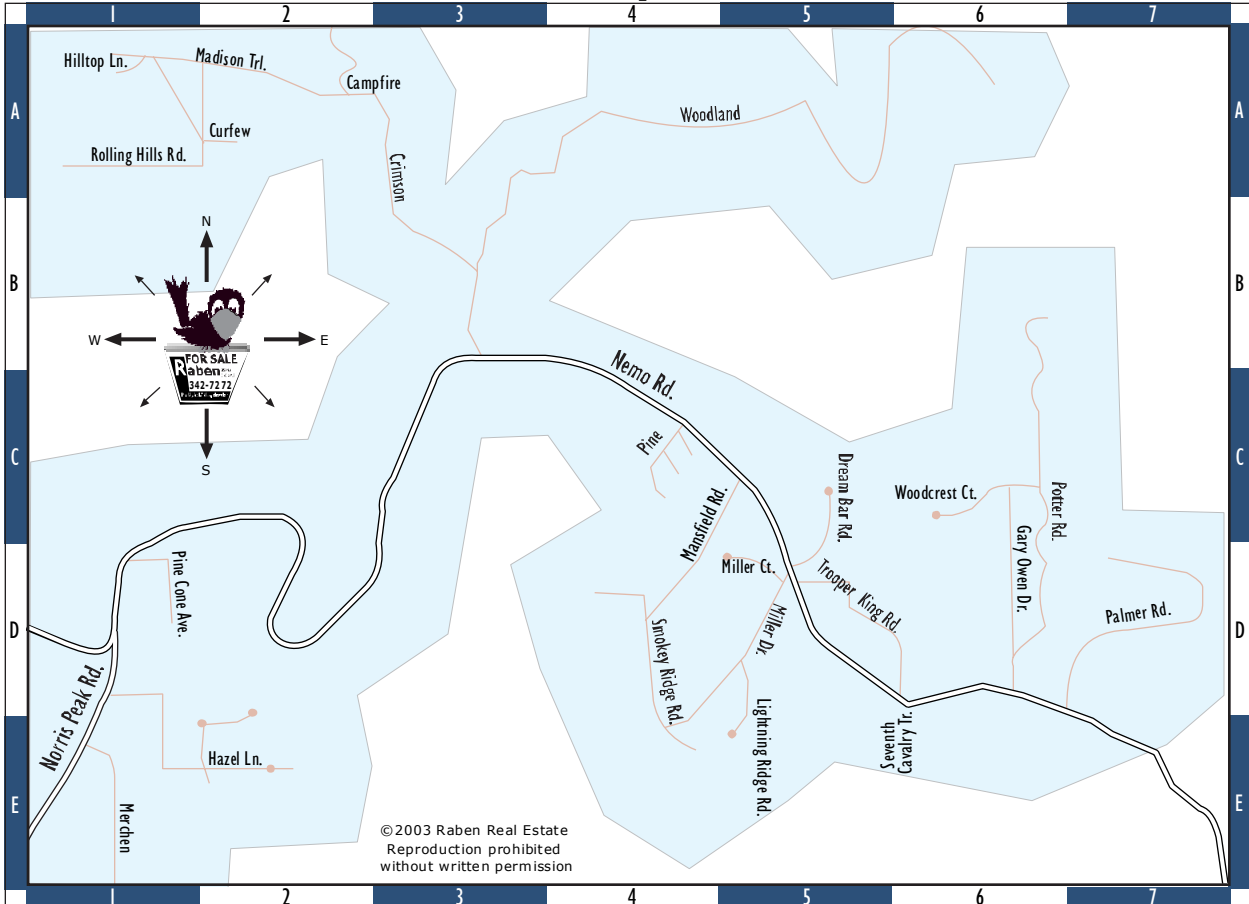

**Rolling Hills /Calvary Trails
/Miller Flats /Loveland Canyon Estates**

57702

Courtesy Of Raben Real Estate I-605-342-7272

Courtesy Of Raben Real Estate I-605-342-7272

| | |
|---------------------|---------|
| Campfire | A2 |
| Crimson | A3 - B3 |
| Curfew | A1 - A2 |
| Dream Bar Rd. | C5 - D5 |
| Gary Owen Dr. | C6 - D6 |
| Hilltop Ln. | A1 |
| Lightning Ridge Rd. | D5 - E5 |
| Madison Trl. | A1 - A2 |
| Mansfield Rd. | C5 - D4 |
| Merchen | E1 |
| Miller Ct. | D5 |
| Miller Dr. | D5 - E4 |
| Nemo Rd. | D1 - E7 |
| Norris Peak Rd. | D1 - E1 |
| Palmer Rd. | D7 |
| Pine Cone Ave. | D1 |
| Pine Hazel Ln. | D1 - E2 |
| Potter Rd. | B6 - D6 |
| Rolling Hills Rd. | A1 |
| Seventh Cavalry Tr. | D6 |
| Smokey Ridge Rd. | D4 - E4 |
| Trooper King Rd. | D5 - D6 |
| Woodcrest Ct. | C6 |
| Woodland | B3 - A6 |